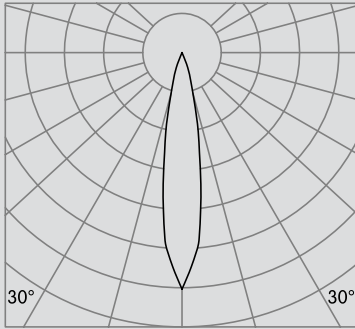

Photometric data: Type C Polar Curves

Narrow Distribution 12°

Max. 7,550cd 1,000lm

Medium Distribution 24°

Max. 3,420cd 1,000lm

Flood Distribution 36°

Max. 2,720cd 1,000lm

Notes:  
Other beam distribution available on demand.  
Please consult factory.

## TRIMLESS

 4 1/4" x 4 1/4"

FRONT VIEW

TOP VIEW