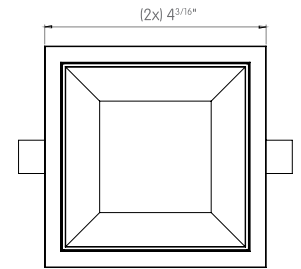

MOUNTING FLEXIBILITY

TRIM TORSION SPRINGS

3 7/8" x 3 7/8"

TRIM CONSTANT FORCE SPRINGS

3 7/8" x 3 7/8"

TOP VIEW

TRIMLESS

4 1/4" x 4 1/4"

MILLWORK

3 7/8" x 3 7/8"

CCC Certified
to GB7000

JA8 Certified
to Title 24
standards