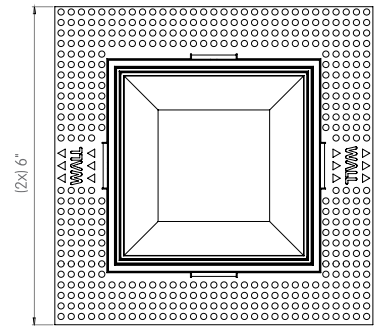

## TRIM TORSION SPRINGS

 3 7/8" x 3 7/8"

FRONT VIEW

TOP VIEW

## TRIM CONSTANT FORCE SPRINGS

 3 7/8" x 3 7/8"

FRONT VIEW

TOP VIEW

## TRIMLESS

 4 1/4" x 4 1/4"

FRONT VIEW

TOP VIEW