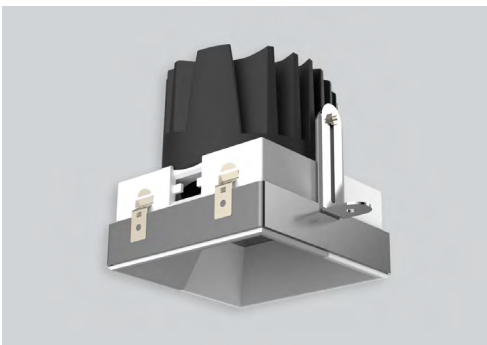

MILLWORK

3 7/8" x 3 7/8"

FRONT VIEW