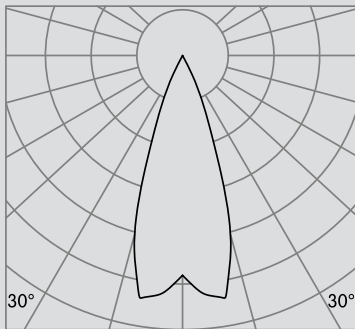

Photometric data: Type C Polar Curves

Narrow Distribution 12°

Max. 7,550cd 1,000lm

Medium Distribution 24°

Max. 3,420cd 1,000lm

Flood Distribution 36°

Max. 2,720cd 1,000lm

Notes:  
Other beam distribution available on demand.  
Please consult factory.

## TRIMLESS

 4 1/4" x 4 1/4"

FRONT VIEW

TOP VIEW