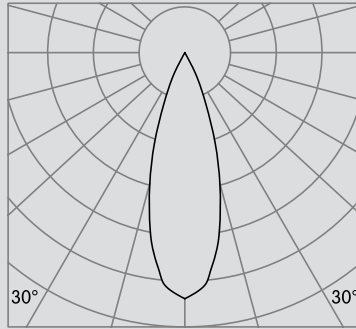

Photometric data: Type C Polar Curves

Narrow Distribution 12°

Max. 7,550cd 1,000lm

Medium Distribution 24°

Max. 3,420cd 1,000lm

Flood Distribution 36°

Max. 2,720cd 1,000lm

Notes:  
Other beam distribution available on demand.  
Please consult factory.

## TRIMLESS

 4 1/4" x 4 1/4"

FRONT VIEW

TOP VIEW