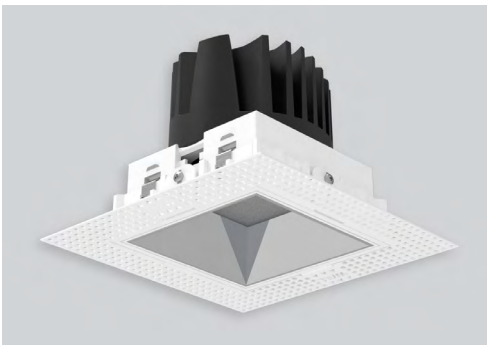

## TRIM CONSTANT FORCE SPRINGS

 3 7/8" x 3 7/8"

FRONT VIEW

TOP VIEW

## TRIMLESS

 4 1/4" x 4 1/4"

FRONT VIEW

TOP VIEW